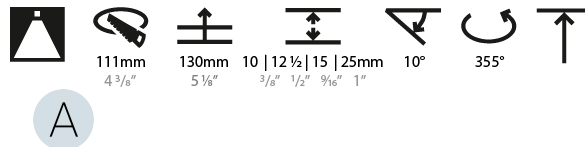

PHYSICAL

Shape: Round
Diameter (mm): 107
Diameter (in): 4 3/16
Height (mm): 112
Height (in): 4 7/16
Ceiling Thickness (mm): 10 / 12.5 / 15 / 25
Ceiling Thickness (in): 3/8 or 1/2 or 9/16 or 1
Min. Recessing Depth (mm): 130
Min. Recessing Depth (in): 5 1/8
Light Distribution: Adjustable / Downlight
Weight (kg): 0.609
Weight (lbs): 1.34
Fixture Finish: SSR / BKV / CWI / CRY / HAB / UFT / ITA / RUA / FTG / MYG / LOD / PUS / FRO / FUP / KIA / POP / BLS / SPG / MEY / GOH / GUM / CHC / COM / ABZ / JAG / OBR / MOS / ROR
Fixture Material: Aluminum Die Cast
Cut-out Measurements: Ø 111mm / 4 3/8"
Upon Request: Unique Ceiling Thickness

ELECTRICAL

Lamp Type: LED (Zhaga Standard)
Input Wattage (W): 16.5
Total Output Wattage (W): 14.7
Dimming: Dali Dimming
Driver Included: No
Driver Location: Recessed Housing
Driver Type: Constant Current - 120Vac
Driver Class: Class 2
Housing: See Components
Input Voltage (V): 120
Constant Current (MA): 350

LED

Number of LEDs: 1
Max. Delivered Lumen (lm): 770
Nominal Lumen (lm): 1140
CRI: >90 CRI
Lamp Life (hrs): 50000
Upon Request: RGB-W Tunable White Special Color Temperature Special LED

OPTICAL

Reflector: 20 / 40 / 60
Adjustability: Rotational 355°; Tilt 10°
Upon Request: Special Beam Angles

RATINGS AND CERTIFICATIONS

Certified By: Certified for North American Standards
IP rating: IP20